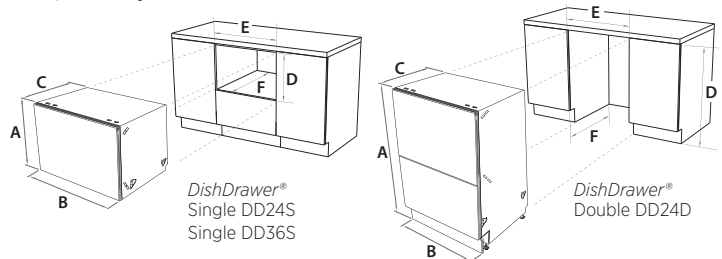

Important Notice of Disclaimer

Product / Cabinetry Dimensions

Fisher & Paykel Appliances
www.fisherpaykel.com
www.fisherpaykel.ca
FPBR0368B November 2011