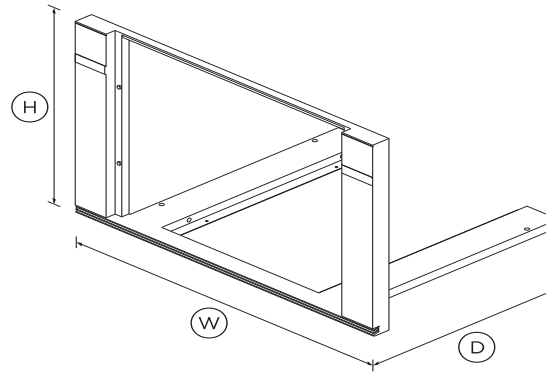

- This is Minimal style, to pair with other Minimal style products

DIMENSIONS

Height	18 13/16"
Width	29 13/16"
Depth	20 7/8"

SPECIFICATIONS

Product dimensions

Depth	20 7/8"
Height	18 13/16"
Width	29 13/16"