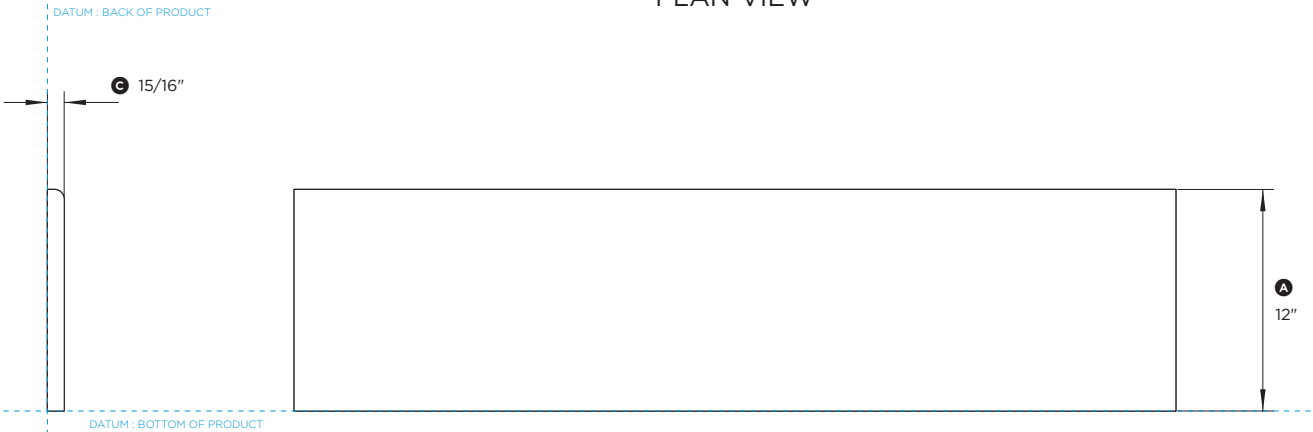

## DATA SHEET 48" Professional Cooktop Backguard

Model no:  
**BGCV2-1248**  
(refer page 2 for metric measurements)

Product Dimensions	in
Ⓐ Overall height of backguard	12"
Ⓑ Overall width of backguard	47 7/8"
Ⓒ Overall depth of backguard	15/16"

PLAN VIEW

PROFILE VIEW

FRONT VIEW

INDICATES PRODUCT DATUM -----

DATE: **24.04.2018**

IMPORTANT: Throughout this guide, dimensions may vary by ±2mm (1/16"). Read the installation guide for detailed information on installing the product. For full installation instructions and specifications visit [fisherpaykel.com](http://fisherpaykel.com)

## DATA SHEET 48" Professional Cooktop Backguard

Model no:  
**BGCV2-1248**  
(refer page 1 for imperial measurements)

Product Dimensions	mm
Ⓐ Overall height of backguard	305
Ⓑ Overall width of backguard	1216
Ⓒ Overall depth of backguard	23

PLAN VIEW

PROFILE VIEW

FRONT VIEW

INDICATES PRODUCT DATUM -----

DATE: **24.04.2018**

IMPORTANT: Throughout this guide, dimensions may vary by  $\pm 2\text{mm}$  (1/16"). Read the installation guide for detailed information on installing the product. For full installation instructions and specifications visit [fisherpaykel.com](http://fisherpaykel.com)