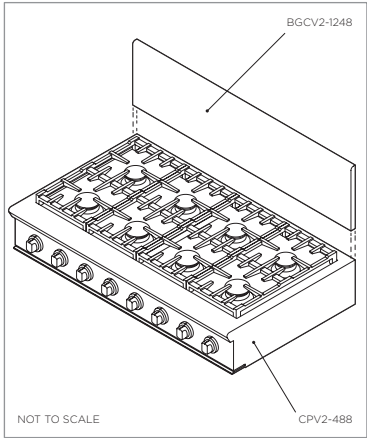

## DATA SHEET 48" Professional Cooktop Backguard

Model no:  
**BGCV2-1248**  
(refer page 2 for metric measurements)

Product Dimensions	in
Ⓐ Overall height of backguard	12"
Ⓑ Overall width of backguard	47 7/8"
Ⓒ Overall depth of backguard	15/16"

PLAN VIEW

PROFILE VIEW

FRONT VIEW

INDICATES PRODUCT DATUM -----

DATE: **24.04.2018**

IMPORTANT: Throughout this guide, dimensions may vary by ±2mm (1/16"). Read the installation guide for detailed information on installing the product. For full installation instructions and specifications visit [fisherpaykel.com](http://fisherpaykel.com)

## DATA SHEET 48" Professional Cooktop Backguard

Model no:  
**BGCV2-1248**  
(refer page 1 for imperial measurements)

Product Dimensions	mm
Ⓐ Overall height of backguard	305
Ⓑ Overall width of backguard	1216
Ⓒ Overall depth of backguard	23

PLAN VIEW

PROFILE VIEW

FRONT VIEW

INDICATES PRODUCT DATUM -----

DATE: **24.04.2018**

IMPORTANT: Throughout this guide, dimensions may vary by  $\pm 2\text{mm}$  (1/16"). Read the installation guide for detailed information on installing the product. For full installation instructions and specifications visit [fisherpaykel.com](http://fisherpaykel.com)