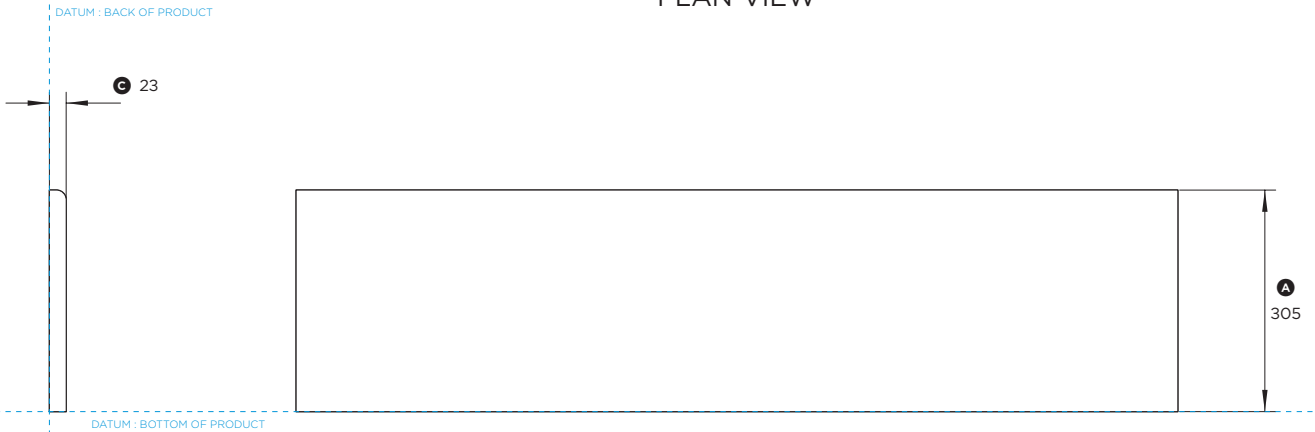

## DATA SHEET 48" Professional Cooktop Backguard

Model no:  
**BGCV2-1248**  
(refer page 2 for metric measurements)

Product Dimensions	in
Ⓐ Overall height of backguard	12"
Ⓑ Overall width of backguard	47 7/8"
Ⓒ Overall depth of backguard	15/16"

PLAN VIEW

PROFILE VIEW

FRONT VIEW

INDICATES PRODUCT DATUM -----

DATE: **24.04.2018**

IMPORTANT: Throughout this guide, dimensions may vary by ±2mm (1/16"). Read the installation guide for detailed information on installing the product. For full installation instructions and specifications visit [fisherpaykel.com](http://fisherpaykel.com)

## DATA SHEET 48" Professional Cooktop Backguard

Model no:  
**BGCV2-1248**  
(refer page 1 for imperial measurements)

Product Dimensions	mm
Ⓐ Overall height of backguard	305
Ⓑ Overall width of backguard	1216
Ⓒ Overall depth of backguard	23

PLAN VIEW

PROFILE VIEW

FRONT VIEW

INDICATES PRODUCT DATUM -----

DATE: **24.04.2018**

IMPORTANT: Throughout this guide, dimensions may vary by  $\pm 2\text{mm}$  (1/16"). Read the installation guide for detailed information on installing the product. For full installation instructions and specifications visit [fisherpaykel.com](http://fisherpaykel.com)