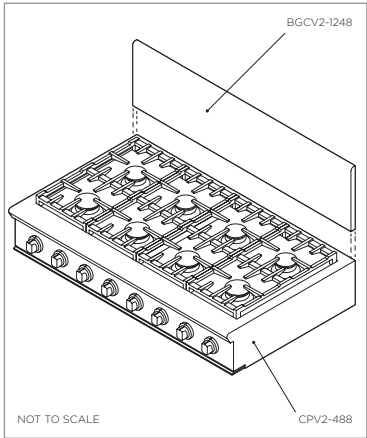

## DATA SHEET 48" Professional Cooktop Backguard

Model no:  
**BGCV2-1248**  
(refer page 2 for metric measurements)

Product Dimensions	in
Ⓐ Overall height of backguard	12"
Ⓑ Overall width of backguard	47 7/8"
Ⓒ Overall depth of backguard	15/16"

PLAN VIEW

PROFILE VIEW

FRONT VIEW

INDICATES PRODUCT DATUM -----

DATE: **24.04.2018**

IMPORTANT: Throughout this guide, dimensions may vary by ±2mm (1/16"). Read the installation guide for detailed information on installing the product. For full installation instructions and specifications visit [fisherpaykel.com](http://fisherpaykel.com)

## DATA SHEET 48" Professional Cooktop Backguard

Model no:  
**BGCV2-1248**  
(refer page 1 for imperial measurements)

Product Dimensions	mm
Ⓐ Overall height of backguard	305
Ⓑ Overall width of backguard	1216
Ⓒ Overall depth of backguard	23

PLAN VIEW

PROFILE VIEW

FRONT VIEW

INDICATES PRODUCT DATUM -----

DATE: **24.04.2018**

IMPORTANT: Throughout this guide, dimensions may vary by  $\pm 2\text{mm}$  (1/16"). Read the installation guide for detailed information on installing the product. For full installation instructions and specifications visit [fisherpaykel.com](http://fisherpaykel.com)