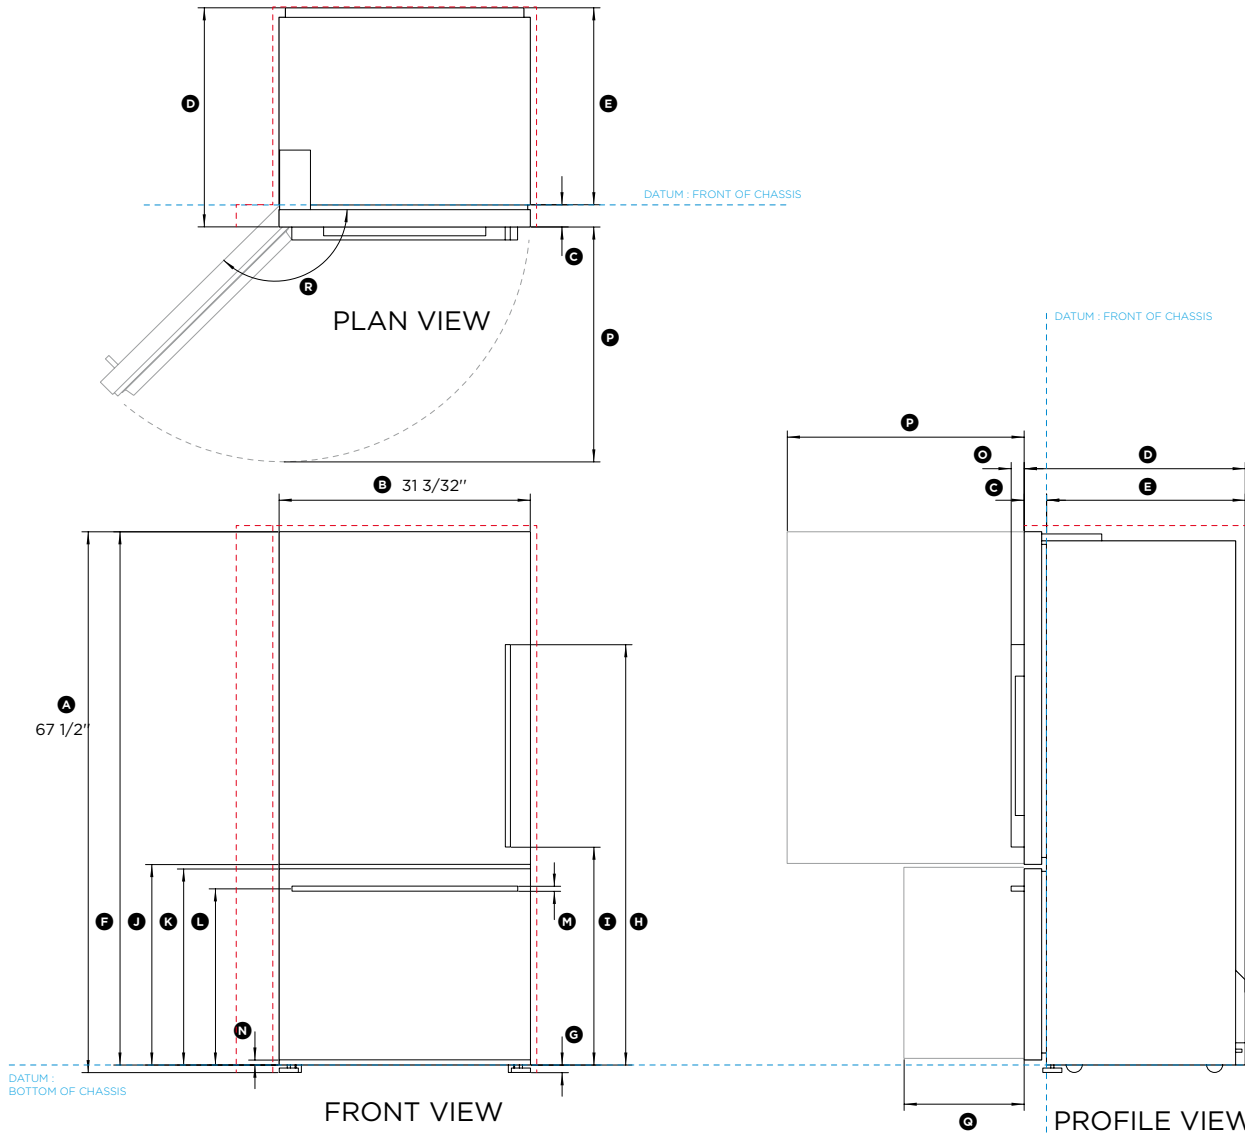

DATA SHEET

790MM ACTIVESMART™ FRIDGE

Model no:

RF170WDLX4, RF170WDLX5

Product Dimensions	in
Ⓐ Overall height* of fridge	67 1/2"
Ⓑ Overall width of fridge	31 3/32"
Ⓒ Depth of fridge door and gasket (excludes handle)	2 3/4"
Ⓓ Depth of fridge door and chassis (excludes handle)	27 3/8"
Ⓔ Depth of fridge chassis (does not include fridge door)	24 5/8"
Ⓕ Height from bottom datum to top of fridge door	66 9/16"
Ⓖ Height of feet (adjustable)	15/16"
Ⓜ Height from bottom datum to top of top handle	52 3/8"
Ⓨ Height from bottom datum to bottom of top handle	27 1/8"
Ⓛ Height from bottom datum to bottom of top door	25 5/32"
Ⓢ Height from bottom datum to top of bottom door	24 21/32"
Ⓚ Height from bottom datum to centerline of bottom handle	22 3/16"
Ⓟ Thickness of handles	5/8"
Ⓝ Height from bottom datum to bottom of bottom door	13/16"
Ⓣ Depth of handle (measured from front of door)	1 5/8"
Ⓗ Depth of door (open at 90°) (measured from front of door)	29 5/16"
Ⓞ Depth of drawer (open) (measured from front of drawer) excluding handle	14 3/4"
Ⓡ Rotation of door (open)	138°

* Includes mounted feet

Minimum Clearances	in
Minimum height of cavity	68 5/16"
Minimum side clearance installed flush with chassis	25/32"
Side clearance (hinge side) - installed flush with door - full rotation	5 5/16"
Rear clearance (including evaporator tray)	1 3/16"

INDICATES PRODUCT DATUM
 INDICATES CABINERY CLEARANCES - - - - -

DATE: 06.10.2015

IMPORTANT NOTE: Throughout this guide, dimensions may vary by ±2mm (3/32"). Please read the installation manual for detailed information on installing the product. www.fisherpaykel.com