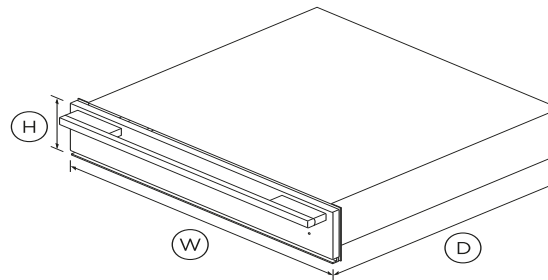

Warming Drawer, 60cm

Series 9 | Contemporary

Black

Keep your plates or cups warm while you finish cooking. Pair it with an oven for matching contemporary design.

- Pairs perfectly with any of our 60cm Ovens
- Space to keep six standard-sized dinner plates evenly warm
- Minimalist look with a black reflective glass surface, or choose brushed stainless steel
- Part of our suite of companion products, designed to match aesthetically for flexible configurations.

DIMENSIONS

Height	118mm
Width	596mm
Depth	556mm

FEATURES & BENEFITS

EASY TO USE

In a busy kitchen where timing is everything, our Warming Drawer gives you the freedom to keep plates, cups or food warm while you continue to cook.

COMPLEMENTARY DESIGN

Our Warming Drawer comes in either a stylish black reflective glass or brushed stainless steel.

SPECIFICATIONS

Capacity

Cappuccino cups	20
Espresso cups	48
Place settings	6
Usable height	83mm

Product dimensions

Depth	556mm
-------	-------

Height	118mm
Width	596mm

**A PEACE OF MIND SALE**

24 Hours 7 Days a Week Customer Support

T 400 640 8777 W www.fisherpaykel.com**Safety**

- Automatic turn off after 12 •
 - Full extension slides •
 - Soft closing mechanism •
-