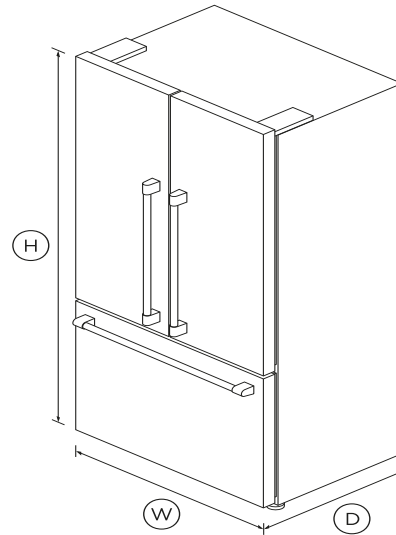

Freestanding French Door Refrigerator Freezer, 36", 20.1 cu ft, Ice

Series 7 | Professional

Stainless Steel | French hinge

Styled like a refrigerator found in a professional kitchen, with serious storage capacity and stylish stainless steel finish.

DIMENSIONS

Height	70 15/32"
Width	35 7/16"
Depth	27 3/8"

FEATURES & BENEFITS

ACTIVESMART™ FOODCARE

ActiveSmart™ Foodcare learns how you live. It's technology which understands how you use your refrigerator and adjusts temperature, airflow and humidity inside to help keep food fresher for longer.