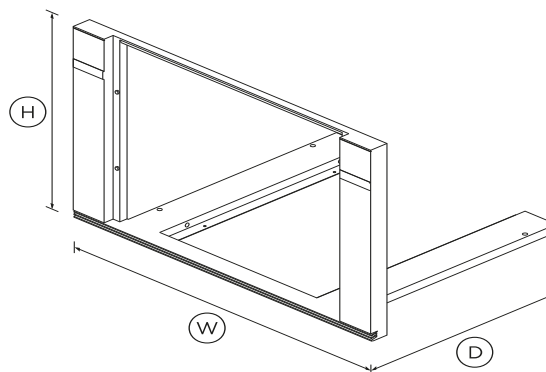

## DIMENSIONS

Height	18 13/16"
Width	29 13/16"
Depth	20 7/8"

TEST The product dimensions and specifications in this page apply to the specific product and model. Under our policy of continuous improvement, these dimensions and specifications may change at any time. You should therefore check with Fisher & Paykel's Customer Care Centre to ensure this page correctly describes the model currently available. ? Fisher & Paykel Appliances Ltd 2020