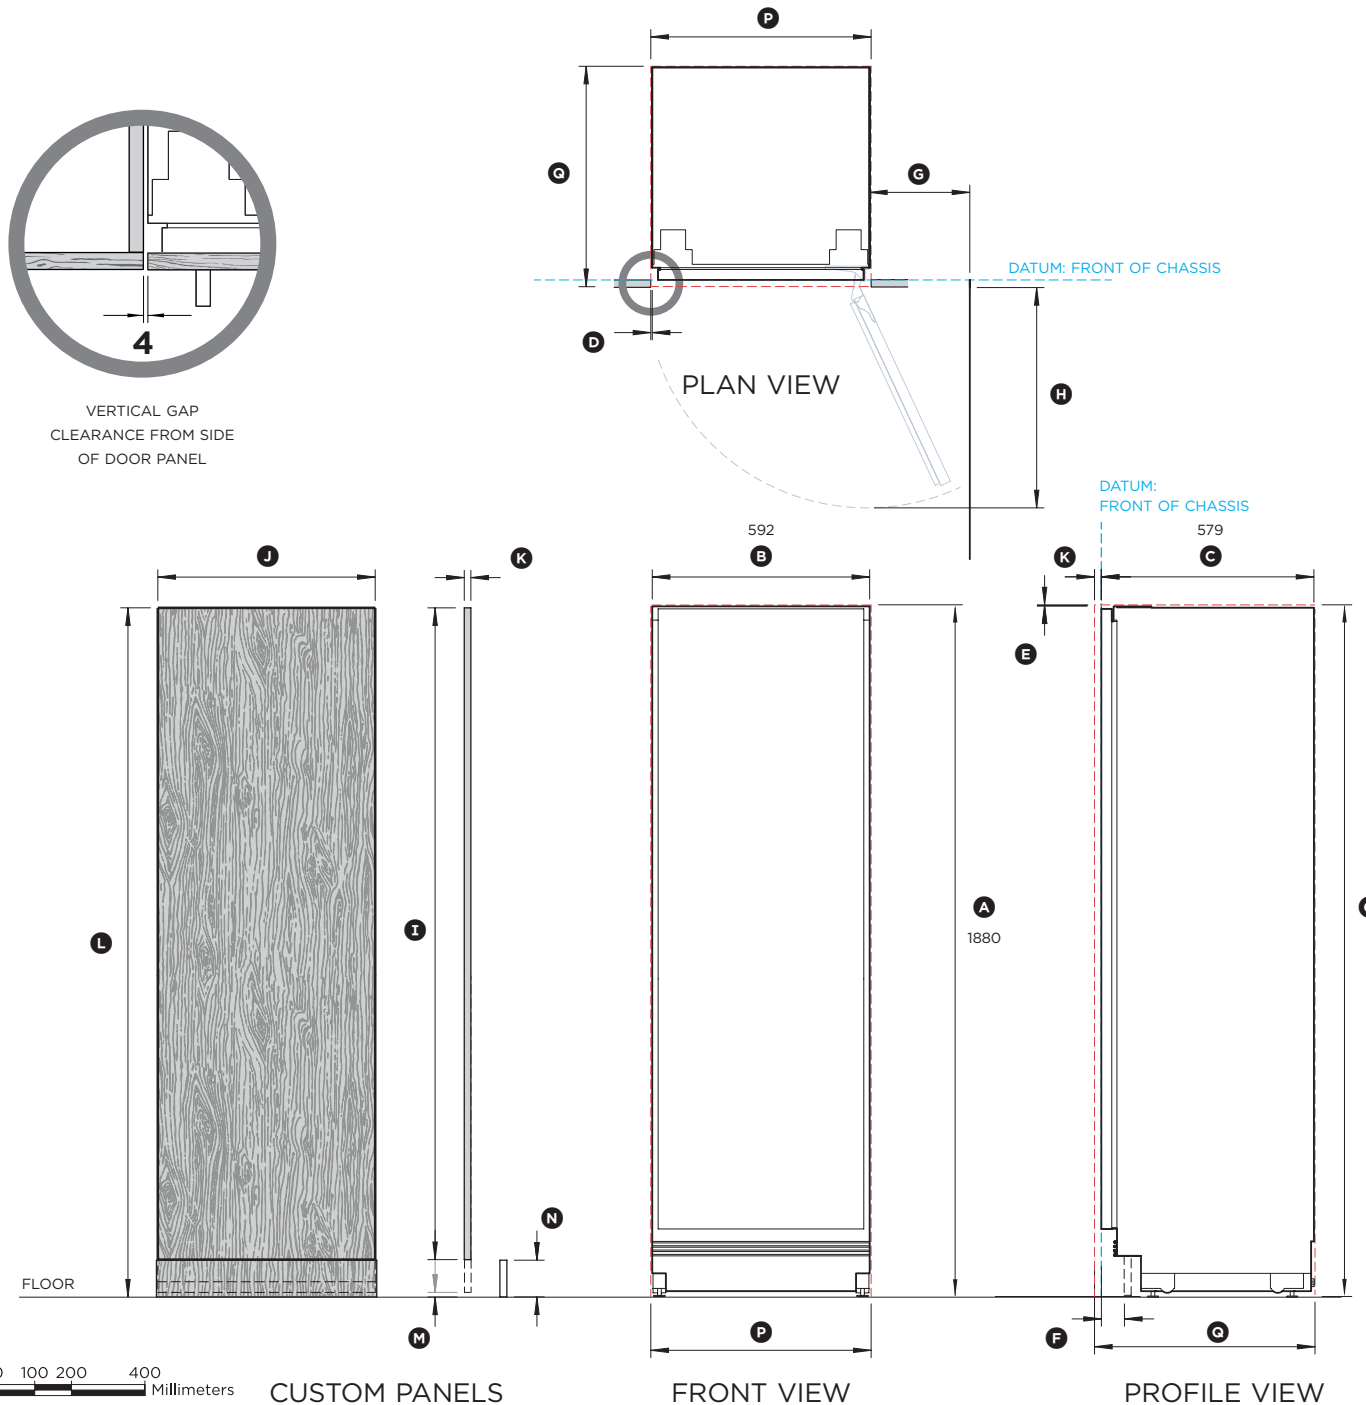

Custom Panel Dimensions	mm
Ⓙ Height of door panel	1727 - 1862
Ⓚ Width of door panel:	
• Single install	592
• Dual install	594
• Triple install	594.5
Ⓛ Depth of custom panel*	16 - 19
Ⓜ Height from floor to top of door panel	1877
Ⓨ Height from floor to bottom of door panel**	15 - 150
Ⓩ Height of toe kick panel	100
Maximum weight of door panel***	19kg

Cavity Dimensions	mm
ⓐ Overall height of cavity	1880
ⓑ Overall width of cavity	600
Ⓒ Minimum overall depth of cavity:	
• When services are located outside of cavity (shallow)	600
• When services are located in the cabinet above the cavity	610
• When services are located at rear of cavity (deep)	650

** The grille becomes visible at heights over 100mm

*** Includes weight of handle

INDICATES CAVITY CLEARANCES - - - - -
INDICATES PRODUCT DATUM - - - - -

DATE: 25.06.2022

IMPORTANT NOTE: Throughout this guide, dimensions may vary by ±2mm (1/16"). Please read the Installation Guide for detailed information on installing the product. For full installation instructions & specifications visit fisherpaykel.com

0 100 200 400
Millimeters

CUSTOM PANELS

FRONT VIEW

PROFILE VIEW