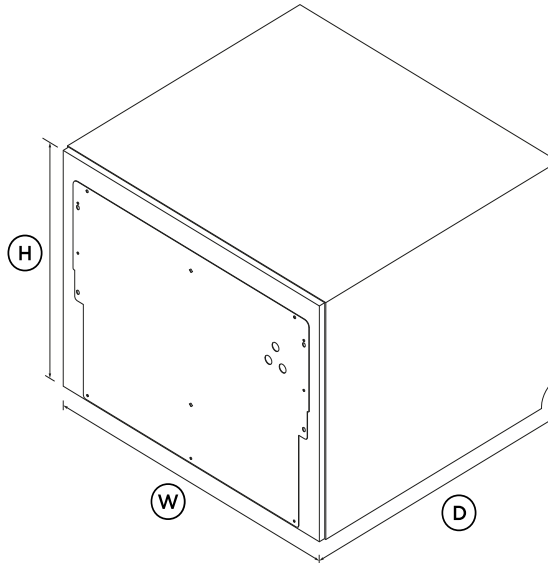

Integrated Single DishDrawer™ Dishwasher, Tall, Sanitise

Series 11 | Integrated

Panel Ready

Place anywhere in your kitchen at bench height for easy loading and seamless integration. Features a premium stainless steel interior.

DIMENSIONS

Height	454mm
Width	599mm
Depth	571mm

FEATURES & BENEFITS

Seamless integration

With the flexibility of ergonomic placement and function, single DishDrawer™ Dishwashers can be distributed throughout the kitchen to support patterns of use. The touch-sensitive control panel is located inside this Integrated model, leaving an uninterrupted exterior that blends seamlessly with surrounding cabinetry.