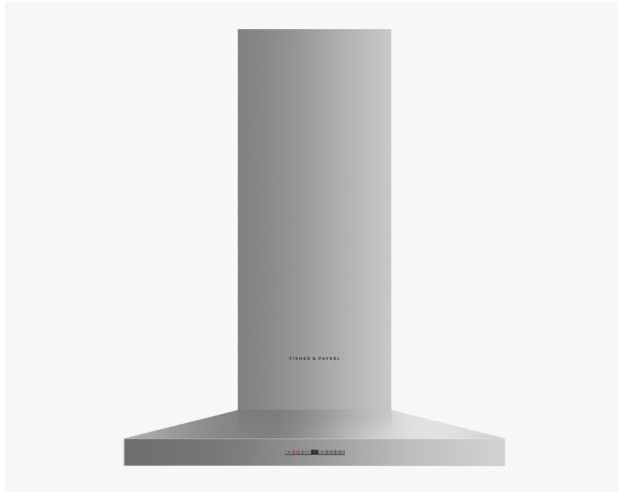

Wall Range Hood, 30", Pyramid Chimney

Series 7 | Contemporary

Stainless Steel

The wall chimney range hood has a contemporary styling, extracting steam, grease and cooking odors quietly and efficiently.

- With four fan speeds, select the perfect extraction rate for your cooking
- Edge-to-edge extraction for increased performance
- Powerful 600CFM maximum airflow

DIMENSIONS

Height	25 13/16 - 43 1/16"
Width	29 3/4"
Depth	19 11/16"

FEATURES & BENEFITS

Quiet and effective

Odors can linger in the kitchen well after cooking is finished. This vent hood offers four fan speeds for powerful extraction to ensure steam and smells are quickly removed.

Easy installation

This wall chimney vent hood is the perfect partner to your Fisher & Paykel cooktop. It can be either externally ducted or internally recirculated, making it perfect for apartments.

Simple to clean

Performance

Extraction type	Surface
Fan speeds	4
Filter type	Mesh

Power requirements

Supply voltage **120V**

Product dimensions

Depth	19 11/16"
Height	25 13/16 - 43 1/16"
Width	29 3/4"

Product information

Control type	Soft-touch
--------------	------------