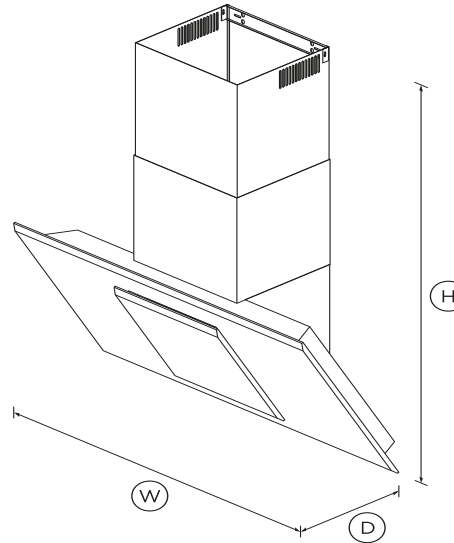

Wall Range Hood, 30", Pyramid Chimney

Series 7 | Contemporary

Stainless Steel

The wall chimney range hood has a contemporary styling, extracting steam, grease and cooking odors quietly and efficiently.

- With four fan speeds, select the perfect extraction rate for your cooking
- Edge-to-edge extraction for increased performance
- Powerful 600CFM maximum airflow

DIMENSIONS

Height	25 13/16 - 43 1/16"
Width	29 3/4"
Depth	19 11/16"

FEATURES & BENEFITS

Quiet and effective

Odors can linger in the kitchen well after cooking is finished. This vent hood offers four fan speeds for powerful extraction to ensure steam and smells are quickly removed.

Performance

Extraction type	Surface
Fan speeds	4
Filter type	Mesh

Power requirements

Supply voltage **120V**

Product dimensions

Depth	19 11/16"
Height	25 13/16 - 43 1/16"
Width	29 3/4"

Product information

Control type	Soft-touch
--------------	------------