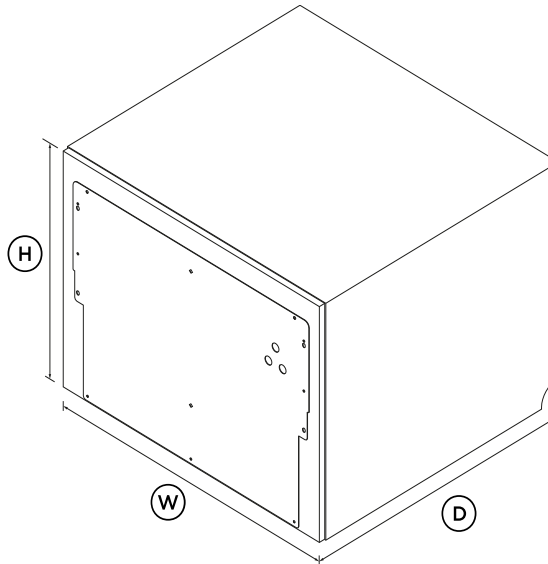

Integrated Double DishDrawer™ Dishwasher, Tall, Sanitise

Series 11 | Integrated

Panel Ready

Integrates seamlessly into kitchen cabinetry. Each drawer features a premium stainless steel interior and operates independently, for flexible washing.

DIMENSIONS

Height	865 - 925mm
Width	599mm
Depth	571mm

FEATURES & BENEFITS

Seamless integration

Install your DishDrawer™ Dishwasher into an existing kitchen space or integrate into kitchen cabinetry. The touch-sensitive control panel is located inside this Integrated model, leaving an uninterrupted exterior that blends seamlessly with surrounding cabinetry.