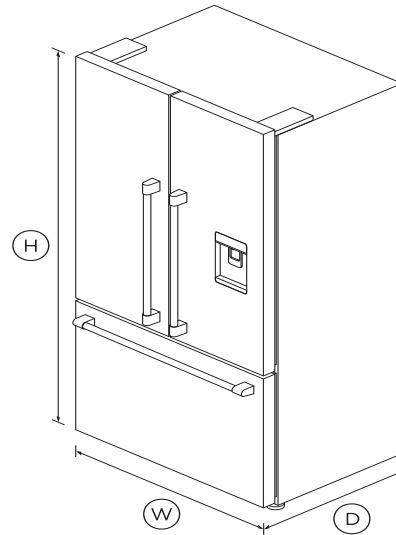

# Freestanding French Door Refrigerator Freezer, 36", 20.1 cu ft, Ice & Water

Series 7 | Professional

Stainless Steel | French hinge

Styled like a refrigerator found in a professional kitchen, with serious storage capacity and stylish stainless steel finish.

## DIMENSIONS

Height	70 3/4"
Width	35 7/16"
Depth	27 3/8"