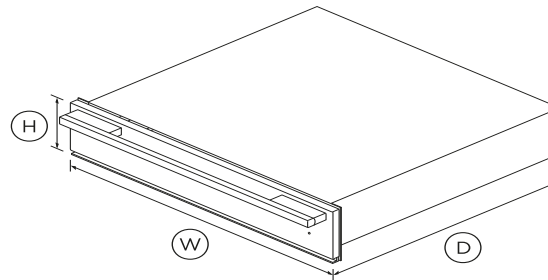

DIMENSIONS

Height	4 ⁵ / ₈ "
Width	23 ⁷ / ₁₆ "
Depth	21 ⁷ / ₈ "

FEATURES & BENEFITS

Easy control

In a busy kitchen where timing is everything, our Warming Drawer gives you the freedom to keep plates or cups warm while you continue to cook.

Product dimensions

Depth	21 ⁷ / ₈ "
Height	4 ⁵ / ₈ "
Width	23 ⁷ / ₁₆ "

Safety

Automatic turn off after 12	•
Full extension slides	•
Soft closing mechanism	•

SKU	81578
-----	-------

Other product downloads available at fisherpaykel.com