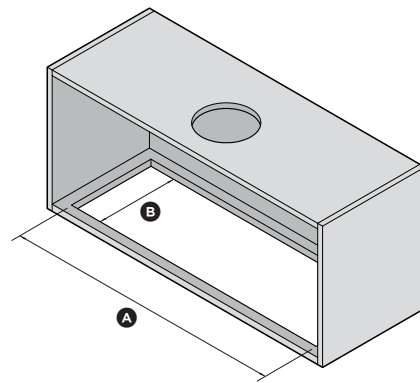

### SPECIFICATIONS

Model No.	HP90IDCHX4
Dimensions	<b>H</b> 361mm x <b>W</b> 830mm x <b>D</b> 280mm
Weight	11.5kg
Minimum distance above cooktops	Electric: 600 – 750mm
Electrical	
Supply	220 – 240VAC, 50Hz
Receptacle	3-pin plug
Light source	
Type	Bi colour LED strip
Temperature	4000K

### PRODUCT DIMENSIONS

ISO VIEW

		mm
(A)	Overall height of rangehood without ducting adapter	316
(B)	Overall height of rangehood with ducting adapter	361
(C)	Overall width of rangehood	830
(D)	Overall depth of rangehood (excl. cabinetry front panel)	280
(E)	Diameter of ducting adaptor	150

### CAVITY DIMENSIONS: STANDARD INSTALLATION

ISO VIEW

		mm
(A)	Width of cutout	800
(B)	Depth of cutout	260

Note: We recommend the cabinet has a door or service panel that can be easily opened to access the power connection.