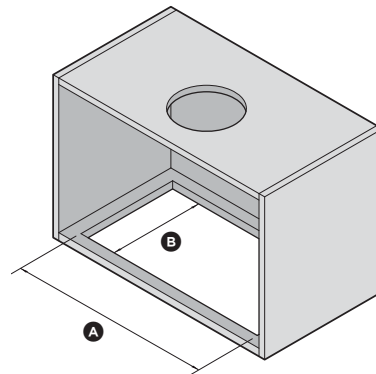

### SPECIFICATIONS

Model No.	HP60IDCHX4
Dimensions	<b>H</b> 361mm x <b>W</b> 530mm x <b>D</b> 280mm
Weight	8.2kg
Minimum distance above cooktops	600 - 750mm
<b>Electrical</b>	
Supply	220 - 240VAC, 50Hz
Receptacle	3-pin plug
<b>Light source</b>	
Type	Bi colour LED strip
Temperature	4000K

### PRODUCT DIMENSIONS

ISO VIEW

### CAVITY DIMENSIONS: STANDARD INSTALLATION

ISO VIEW

	mm
(A) Overall height of rangehood without ducting adapter	316
(B) Overall height of rangehood with ducting adapter	361
(C) Overall width of rangehood	530
(D) Overall depth of rangehood (excl. cabinetry front panel)	280
(E) Diameter of ducting adaptor	150

### CAVITY DIMENSIONS: STANDARD INSTALLATION

ISO VIEW

		mm
(A)	Width of cutout	800
(B)	Depth of cutout	260

Note: We recommend the cabinet has a door or service panel that can be easily opened to access the power connection.