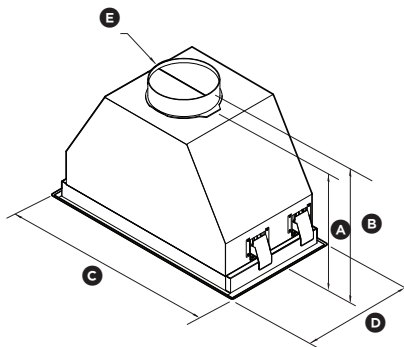

FISHER & PAYKEL

PRELIMINARY SPECIFICATION GUIDE

60CM INTEGRATED RANGEHOOD SERIES 7

SPECIFICATIONS

Model No.	HP60IDCHX4
Dimensions	H 361mm x W 530mm x D 280mm
Weight	8.2kg
Minimum distance above cooktops	600 - 750mm
Electrical	
Supply	220 - 240VAC, 50Hz
Receptacle	3-pin plug
Light source	
Type	Bi colour LED strip
Temperature	4000K

PRODUCT DIMENSIONS

ISO VIEW