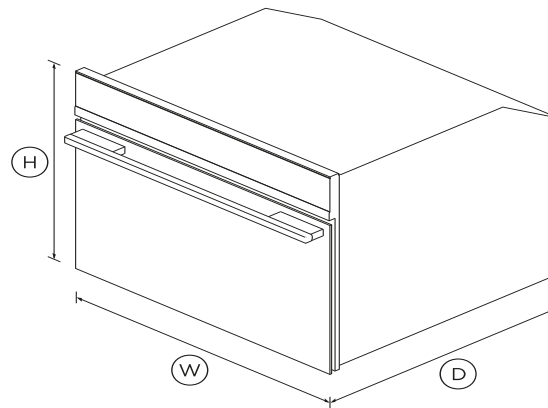

Convection Speed Oven 24"

Series 9 | Minimal

Black

The perfect addition to the kitchen, this Convection Speed Oven provides a variety of fast cooking options including True Convection and Broil.

- 1.3 cu ft total capacity
- Intuitive display with nine oven functions
- Full width grill function
- Easy clean interior

DIMENSIONS

Height	18 1/16"
Width	23 1/2"
Depth	22 1/8"

FEATURES & BENEFITS

Sized to suit

This compact 24" Convection Speed Oven can be placed almost anywhere. Companion products share the same dimensions and can be installed in multiple configurations to suit your kitchen design and preference.