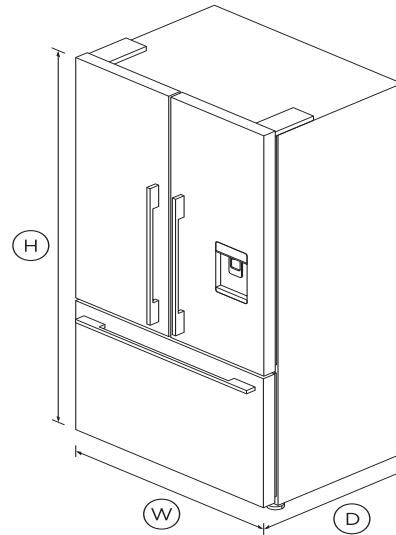

# Freestanding French Door Refrigerator Freezer, 90cm, 614L, Ice & Water

Series 7 | Contemporary

Black Stainless Steel | French hinge

Our largest capacity French Door model has intuitive, flexible storage space in a striking black stainless steel finish.

## DIMENSIONS

Height	1790mm
Width	900mm
Depth	695mm