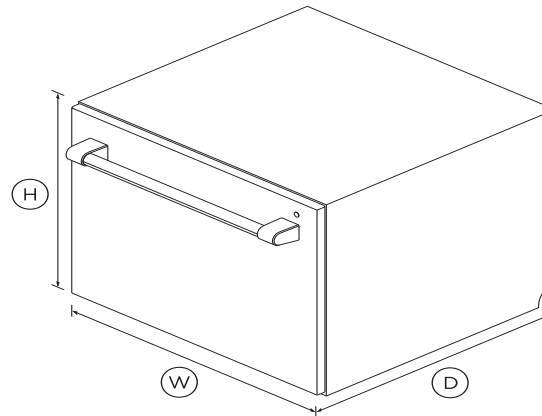

Single DishDrawer™ Dishwasher, Tall, Sanitize

Series 9 | Professional

Stainless Steel

Designed to fit your full-sized dinner plates, this DishDrawer™ can be placed anywhere in your kitchen, for loading dishes with less bending.

DIMENSIONS

Height	17 7/8"
Width	23 9/16"
Depth	22 3/4"

FEATURES & BENEFITS

Ease of use

DishDrawer™ Dishwashers are as easy to open and close as kitchen drawers and can be conveniently positioned at bench height for ease of loading and minimal bending. Flexible racking allows you to make adjustments to fit in a variety of dishes.