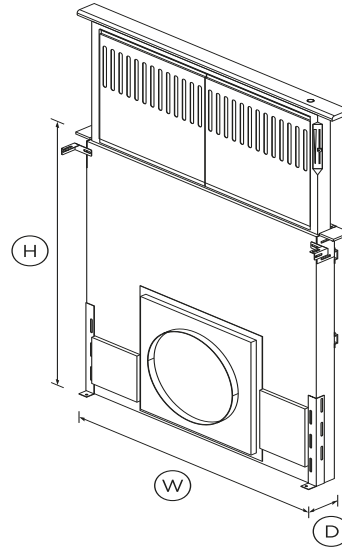

Downdraft Range Hood, 30", Telescopic

Series 7 | Professional

Stainless Steel

Perfectly hidden away behind your cooktop, this 30" downdraft range hood can be raised while cooking, for efficient extraction.

- Seamlessly integrates into your kitchen, sliding up from your cooktop when you need it
- Raises to 14" height for better steam, grease and odor-capture efficiency
- Pair with our internal 600CFM blower for quiet and effective extraction

DIMENSIONS

Depth

2 1/8"

FEATURES & BENEFITS

Quiet and effective

The downdraft system quickly and quietly extracts unwanted grease, smoke and odors through stainless steel mesh filters.

Simple Controls

A single on/off button makes the downdraft system easy to use. A slider control lets you precisely adjust the fan speed up or down.

Product dimensions

Depth	2 1/8"
-------	--------

Product information

Control type	Slider
--------------	--------

Warranty

Parts and labor	Limited 2 years
-----------------	-----------------

SKU	50044
-----	-------