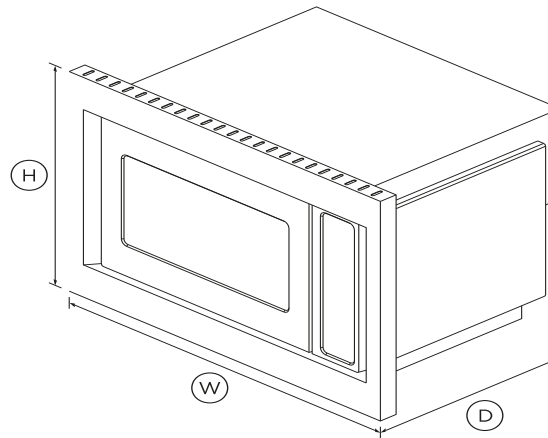

Combination Microwave Oven Trim Kit, 30"

Series 5 | Contemporary

Stainless Steel

Blends the 24" Combination Convection Oven + Microwave (CMO-24SS-3Y) into your existing cabinetry seamlessly.

DIMENSIONS

Height	19 ⁵ / ₈ "
Width	29 ⁷ / ₈ "
Depth	0 ⁷ / ₈ "

SPECIFICATIONS

Product dimensions

Depth	0 ⁷ / ₈ "
Height	19 ⁵ / ₈ "
Width	29 ⁷ / ₈ "

SKU 81229

Other product downloads available at fisherpaykel.com

Installation Guide

A PEACE OF MIND SALE

24 Hours 7 Days a Week Customer Support