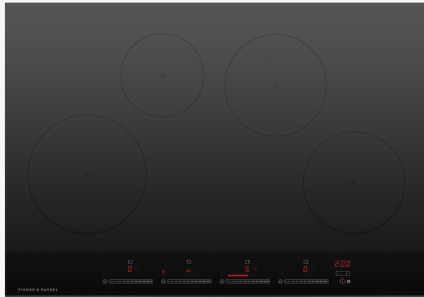

76cm Series 7 4 Zone Induction Cooktop

Minimal

This Series 7 cooktop is a joy to use, with the instant response and energy efficiency of induction technology.

- Immediate heat response and extremely accurate temperature control
- Cooktop remains cool to touch until a pot or pan is placed on the surface
- PowerBoost activates a very high heat, bringing liquid to boil in less than a minute
- Easily control each cook zone with Touch&Slide

DIMENSIONS

Height	54 mm
Width	760 mm
Depth	530 mm

FEATURES & BENEFITS

Complementary Design

The subtle black glass and durable matte black detailing are designed to pair with the Minimal style Series 7 Ovens. With premium styling and detailing, these cooktops seamlessly blend with other appliances for a cohesive, considered kitchen design.

Product dimensions

Depth	530 mm
Height	54 mm
Width	760 mm

Safety

Keylock	•
Pan detection system	•
Safety time out	•
Spillage auto off	•
Surface hot indicators	•

Zone ratings

Left front zone (PowerBoost set)	2300W (3700W)
Left rear zone (PowerBoost set)	1400W (2200W)
PowerBoost	up to 3700W
Right front zone (PowerBoost set)	1850W (3000W)
Right rear zone (PowerBoost set)	1850W (3000W)