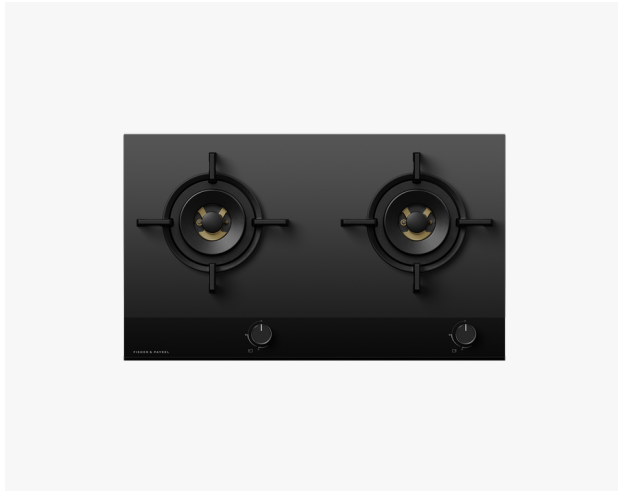

Gas on Glass Cooktop, 76cm

Series 9 | Minimal

Black Glass | Natural gas

A powerful two burner with precision control and performance. Pair with any other appliance in our Minimal range.

- Two burner with a wok burner with brass spreader and an extremely low simmer burner for cook flexibility
- A timeless, minimal look to fit any kitchen style, with black ceramic glass cooking zones and a black trim
- A flame-failure safety device; if the flame goes out, the gas turns off
- Removable cast iron trivets and ceramic glass that can be wiped down for easy cleaning

DIMENSIONS

Height	58mm
Width	760mm
Depth	450mm

FEATURES & BENEFITS

COMPLEMENTARY DESIGN

The subtle black glass, anodised trim, and black dials blend elegance with durability and are designed to match the Minimal style Series 9 ovens. With premium styling and detailing, these cooktops seamlessly blend with other appliances for a cohesive, considered kitchen design.

PRECISE CONTROL

The consistent flame and heat distribution of the dual flame wok burner combined with the highly responsive dials offer precise heat adjustment that can perfect a slow simmer for sauces or an intense heat for searing steaks.