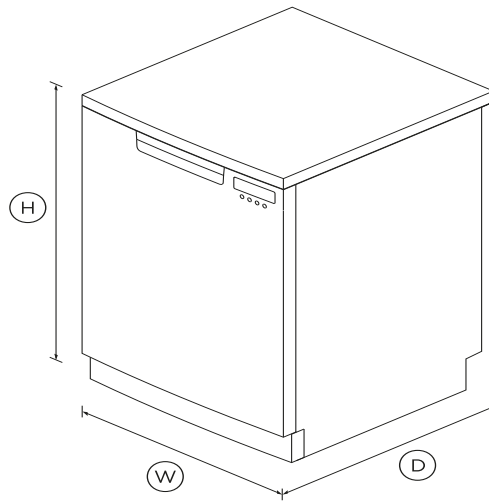

DIMENSIONS

Height	850 - 870mm
Width	597mm
Depth	600mm

FEATURES & BENEFITS

A reliable wash

A three stage filtration system results in a superior clean. Cup racks, wine glass supports and cutlery basket allow safe and easy cleaning of everyday items. A rinse aid indicator reminds you to top up for squeaky-clean dishes.

Easy to load

Designed to fit 15 place settings, the middle basket, cup racks and wine glass holders are easily adjusted to accommodate different sized dishes.

SPECIFICATIONS

Accessories

- Cutlery basket

Capacity and loading

Accommodates round plates	300mm
Adjustable height, foldable	•
Easy lift adjustable upper	•
Fold down tines	•
Place settings	15
Wine glass supports	•

Consumption

Energy rating	3.5 star
Energy usage	286 kWh/year
In-use energy carbon	38.7kgCO2e/year
Water consumption (per wash)	11.4L
Water efficiency	5 star (WELS)