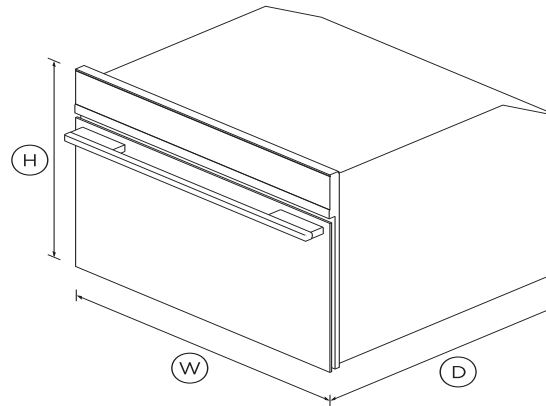

- 1.3 cu ft total capacity
- Intuitive display with nine oven functions
- Full width grill function
- Easy clean interior

DIMENSIONS

Height	18 1/16"
Width	23 1/2"
Depth	22 1/8"

FEATURES & BENEFITS

SIZED TO SUIT