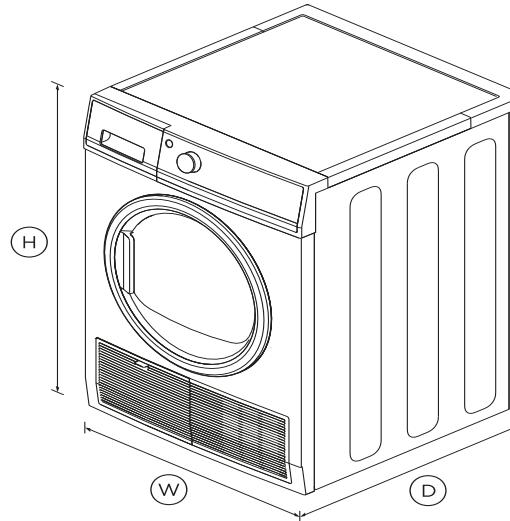

Condensing Dryer, 4.0 cu ft

Series 7 | Condensing

White

With no need to vent moisture outside, your condensing dryer can be incorporated into any laundry design for a beautiful laundry.

- 13 drying cycles including Delicates, Bulky and Sports
- Auto-sensing detects moisture levels to prevent under or over drying

DIMENSIONS

Height	33 1/4 - 33 5/8"
Width	23 7/16"
Depth	25 3/8"

FEATURES & BENEFITS

Auto-sensing technology

Auto-sensing prevents over-drying by sensing moisture levels inside the drum and shutting off automatically. This helps clothes last for longer and reduces energy consumption.