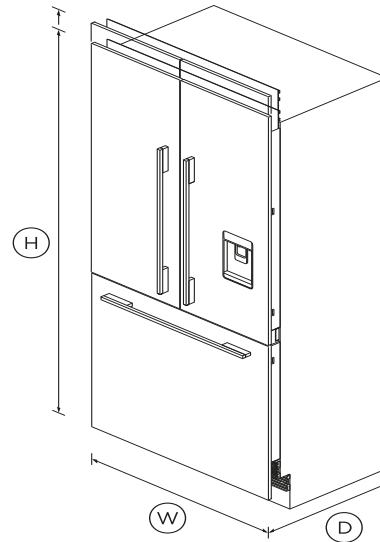

Integrated French Door Refrigerator Freezer, 36", Ice & Water

Series 7 | Integrated

Stainless Steel | French hinge

This large capacity refrigerator with bottom freezer seamlessly integrates into your kitchen, fitting flush into your cabinetry.

- Stainless steel door panels and handles are available for separate purchase

DIMENSIONS

Height	79 13/16"
Width	35 1/16"
Depth	23 3/4"

FEATURES & BENEFITS

Perfect Fit

These models fit flush and have minimal gaps, with no visible hinges. Purchase our stainless steel door panel and handles separately for a sleek, modern finish that complements your kitchen's style.