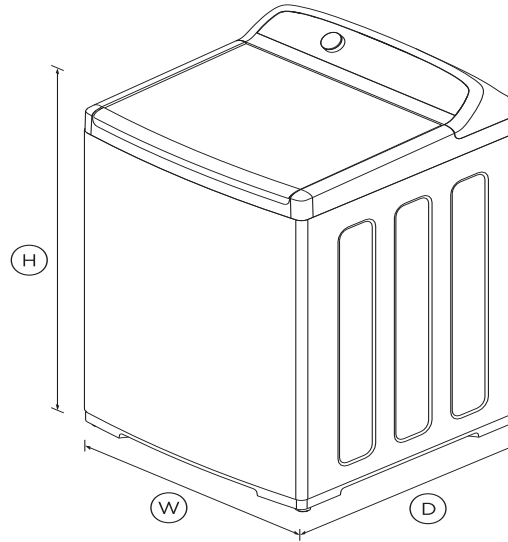

DIMENSIONS

Height	1060 - 1090mm
Width	685mm
Depth	700mm

FEATURES & BENEFITS

Easy to use

This machine has a cycle to suit every type of load including Allergy, Easy Iron and Handwash. Select a cycle with easy-to-use SmartTouch™ controls.