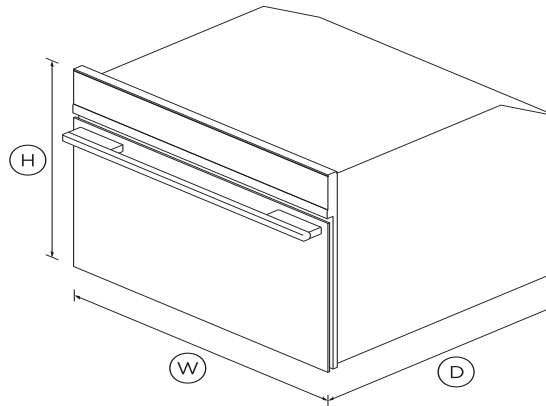

Convection Speed Oven 24"

Series 9 | Minimal

Black

The perfect addition to the kitchen, this Convection Speed Oven provides a variety of fast cooking options including True Convection and Broil.

- 1.3 cu ft total capacity
- Intuitive display with nine oven functions
- Full width grill function
- Easy clean interior

DIMENSIONS

Height	18 1/16"
Width	23 1/2"
Depth	22 1/8"

FEATURES & BENEFITS

Sized to suit

This compact 24" Convection Speed Oven can be placed almost anywhere. Companion products share the same dimensions and can be installed in multiple configurations to suit your kitchen design and preference.