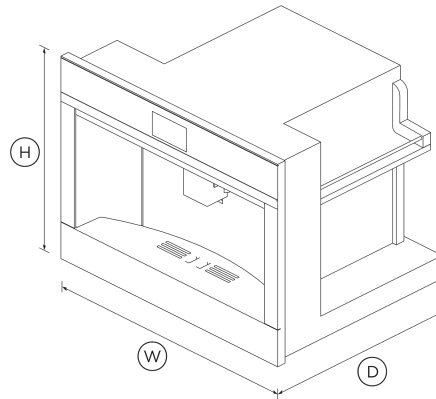

- Part of our suite of companion products, designed to match aesthetically for flexible configurations

DIMENSIONS

Height	18 "
Width	23 1/2 "
Depth	18 7/8 "

FEATURES & BENEFITS

Sized To Suit

This 24" Built-in Coffee Maker is perfect for the compact kitchen and can be placed virtually anywhere. Companion products share standard dimensions and can be installed in multiple configurations to suit your kitchen design and preference.