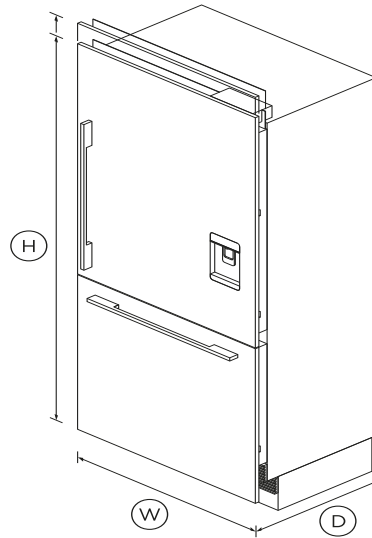

Integrated Refrigerator Freezer, 90.6cm, Ice & Water

Series 7 | Integrated

Stainless Steel | Right Hinge

Choose a spacious refrigerator that fits flush into surrounding cabinetry, complemented by our stylish stainless steel panel with a slimline water dispenser.

DIMENSIONS

Height	2030mm
Width	910mm
Depth	606mm

FEATURES & BENEFITS

Perfect Fit

These models fit flush and have minimal gaps, with no visible hinges. Purchase our stainless steel door panel and handles separately for a sleek, modern finish that complements your kitchen's style.