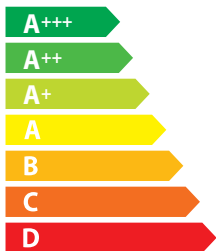

44
kWh/annum

ABC**D**EFG

AB**C**DEFG

ABC**D**EFG

65dB

65/2014

ENERGY

FISHER & PAYKEL HP60IHCB4

A

44
kWh/annum

ABCDEFG

A**B**CDEFG

ABC**D**EFG

65dB

65/2014