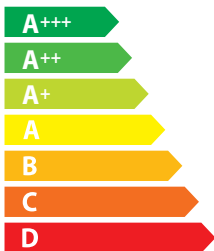

A

44
kWh/annum

ABC**D**EFG

AB**C**DEFG

ABC**D**EFG

65dB

65/2014