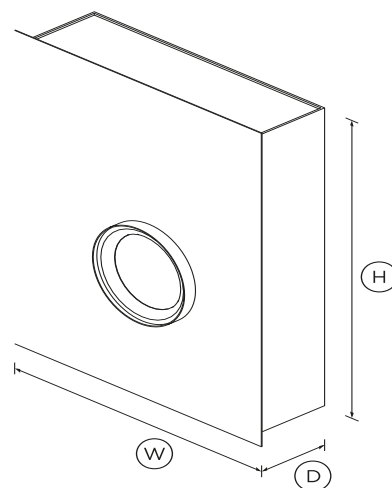

## DIMENSIONS

Height	8 1/4"
Width	26 3/4"
Depth	33 1/4"

SKU	50047
-----	-------

The product dimensions and specifications in this page apply to the specific product and model. Under our policy of continuous improvement, these dimensions and specifications may change at any time. You should therefore check with Fisher & Paykel's Customer Care Centre to ensure this page correctly describes the model currently available. Â© Fisher & Paykel Appliances Ltd 2019.