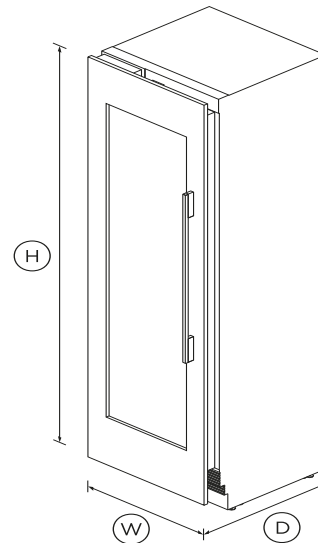

# Integrated Column Wine Cabinet, 24"

Series 11 | Integrated

Left hinge | Panel Ready

Create a wine collector's ultimate kitchen with a panel ready Column Wine Cabinet that seamlessly integrates into your kitchen design.

## DIMENSIONS

<b>Height</b>	<b>84</b>
<b>Width</b>	<b>23 3/4</b>
<b>Depth</b>	<b>24</b>