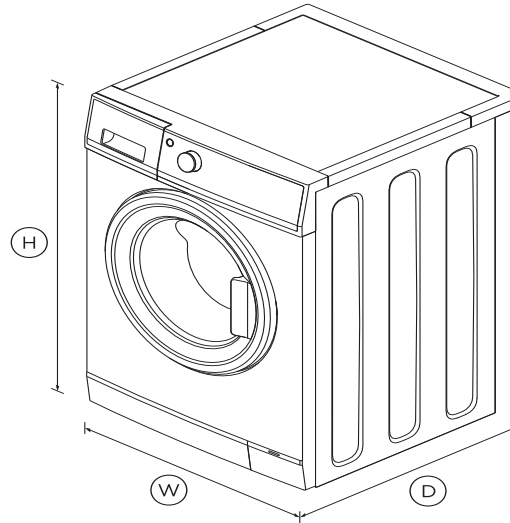

Combi Front Loader Washer Dryer, 8.5kg + 5kg

Series 7 | Combination

White

A complete laundry solution for when you need to maximise space while washing and drying your clothes with superior fabric care.

- With 10 continuous wash and dry cycles including Delicate and Quick wash, 10 wash only cycles and 9 dry only cycles
- 8.5kg wash load and 5kg dry load
- Easy installation with no venting required
- Wash and dry an average load in under three hours

DIMENSIONS

Height	850mm
Width	600mm
Depth	645mm

FEATURES & BENEFITS

Two in one convenience

This 60cm model fits into a standard space and does the work of a washer and dryer combined - offering a complete laundry solution.