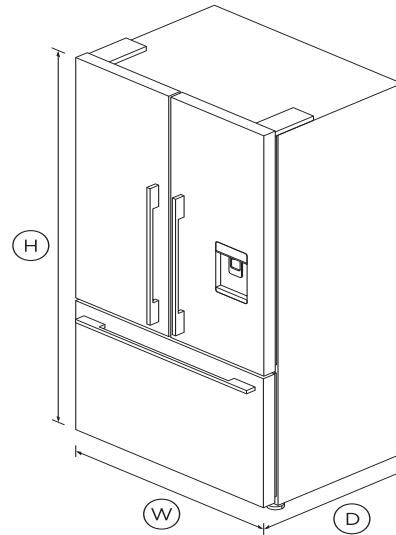

Freestanding French Door Refrigerator Freezer, 90cm, 569L, Ice & Water

Series 7 | Contemporary

Black Stainless Steel | French hinge

Make a statement in black. With large capacity and flexible storage, water dispenser and ice maker, this model has style and substance.

DIMENSIONS

Height	1790mm
Width	900mm
Depth	695mm

FEATURES & BENEFITS

CLEVER ENERGY

Your refrigerator adapts to daily use by cooling and defrosting only when needed. This means it uses the energy it needs without compromising on food care.