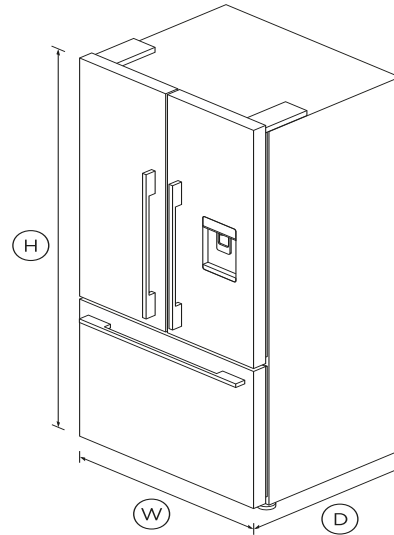

Freestanding French Door Refrigerator Freezer, 790mm, 487L, Ice & Water

Series 7 | Contemporary

Stainless Steel | French hinge

You'll have plenty of flexible storage space in this striking, large capacity French Door refrigerator freezer.

DIMENSIONS

| | |
|--------|--------|
| Height | 1715mm |
| Width | 790mm |
| Depth | 695mm |

FEATURES & BENEFITS

ActiveSmart™ Foodcare

ActiveSmart™ Foodcare learns how you live. It's technology which understands how you use your refrigerator and adjusts temperature, airflow and humidity inside to help keep food fresher for longer.