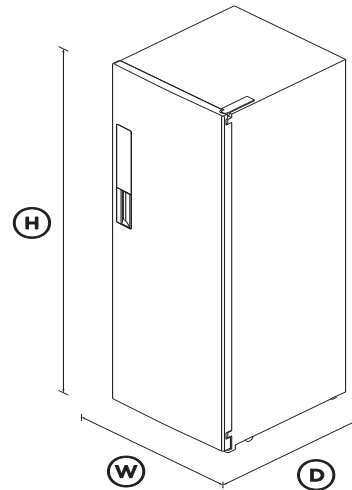

- Wi-Fi enabled - connects with the SmarthQ™ app for seamless control

DIMENSIONS

Height	1900mm
Width	600mm
Depth	700mm

FEATURES & BENEFITS

Ultimate fabric care solutions

Care for every corner of the wardrobe with an ecosystem of fabric care products, including our Fabric Care Cabinet, Front Loader Washing Machine and Heat Pump Dryer. From precision sensing to autonomous technologies, the fabric care suite removes the guesswork, delivering the perfect balance across