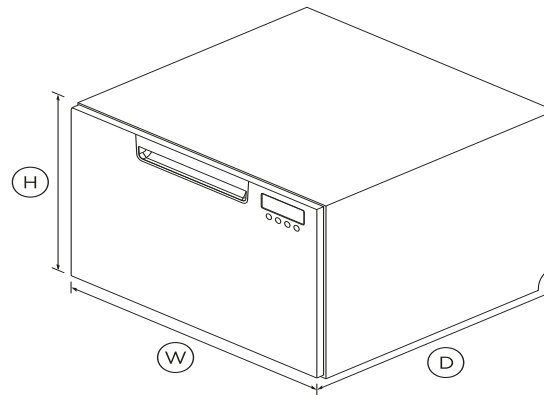

Single DishDrawer™ Dishwasher

Series 7 | Contemporary

Stainless Steel

A compact size to fit anywhere, room to wash a half load, and less bending.

- Six wash programs to suit any load, from Delicate to Heavy
- American Disabilities Act (ADA) compliant, this can be installed at an accessible height for loading and unloading.

DIMENSIONS

Height	16 1/8"
Width	23 9/16"
Depth	22 9/16"

FEATURES & BENEFITS

Ease of use

DishDrawer™ Dishwashers are as easy to open and close as kitchen drawers and can be conveniently positioned at bench height for ease of loading and minimal bending.

SPECIFICATIONS

Accessories

Cutlery basket

Capacity and loading

Accommodates round plates	11"
Fixed height, foldable cupracks	•
Fold down tines	•
Place settings	7

Consumption

Energy rating	Energy star
Energy usage	151kWh/year
In-use energy carbon	18.6kgCO2e/year
Water usage (per wash cycle)	1.81 gal