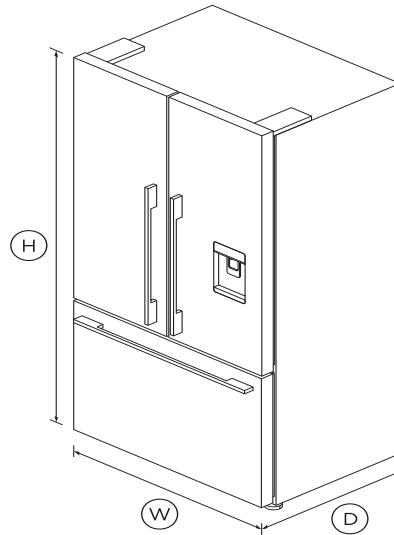

Freestanding French Door Refrigerator Freezer, 36", 20.1 cu ft, Ice & Water

Series 7 | Contemporary

Stainless Steel | French hinge

Designed for those who need plenty of flexible space for their cold and frozen food storage, with a stylish stainless steel finish.

DIMENSIONS

Height	70 15/32"
Width	35 7/16"
Depth	27 3/8"

FEATURES & BENEFITS

ActiveSmart™ Foodcare

ActiveSmart™ Foodcare learns how you live. It's technology which understands how you use your fridge and adjusts temperature, airflow and humidity inside to help keep food fresher for longer.