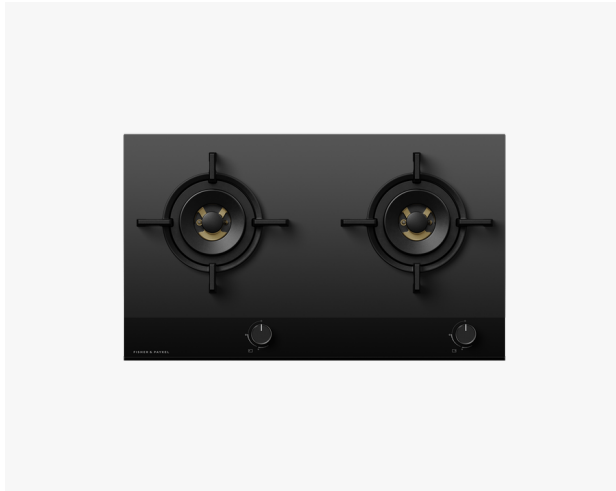

Gas on Glass Cooktop, 76cm

Series 9 | Minimal

Black Glass | Natural gas

A powerful two burner with precision control and performance. Pair with any other appliance in our Minimal range.

- Two burner with a wok burner with brass spreader and an extremely low simmer burner for cook flexibility
- A timeless, minimal look to fit any kitchen style, with black ceramic glass cooking zones and a black trim
- A flame-failure safety device; if the flame goes out, the gas turns off
- Removable cast iron trivets and ceramic glass that can be wiped down for easy cleaning

DIMENSIONS

Height	58mm
Width	760mm
Depth	450mm

FEATURES & BENEFITS

Complementary design

The subtle black glass, anodised trim, and black dials blend elegance with durability and are designed to match the Minimal style Series 9 ovens. With premium styling and detailing, these cooktops seamlessly blend with other appliances for a cohesive, considered kitchen design.

Precise Control

The consistent flame and heat distribution of the dual flame wok burner combined with the highly responsive dials offer precise heat adjustment that can perfect a slow simmer for sauces or an intense heat for searing steaks.