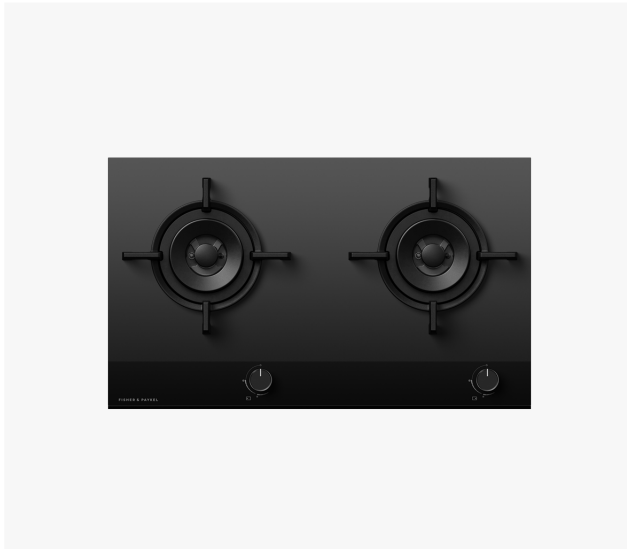

76cm Series 9 2 Burner Gas Cooktop, LPG

Minimal

A powerful two burner with precision control and performance. Pair with any other appliance in our Minimal range.

- Two wok burners and an extremely low simmer burner for cook flexibility
- A timeless, minimal look to fit any kitchen style, with black ceramic glass cooking zones and a black trim
- A flame-failure safety device; if the flame goes out, the gas turns off
- Removable cast iron trivets and ceramic glass that can be wiped down for easy cleaning

DIMENSIONS

Height	124 mm
Width	760 mm
Depth	450 mm

FEATURES & BENEFITS

Complementary Design

The subtle black glass, anodised trim, and black dials blend elegance with durability and are designed to match the Minimal style Series 9 ovens. With premium styling and detailing, these cooktops seamlessly blend with other appliances for a cohesive, considered kitchen design.

Precise Control

The consistent flame and heat distribution of the dual flame wok burner combined with the highly responsive dials offer precise heat adjustment that can perfect a slow simmer for sauces or an intense heat for searing steaks.