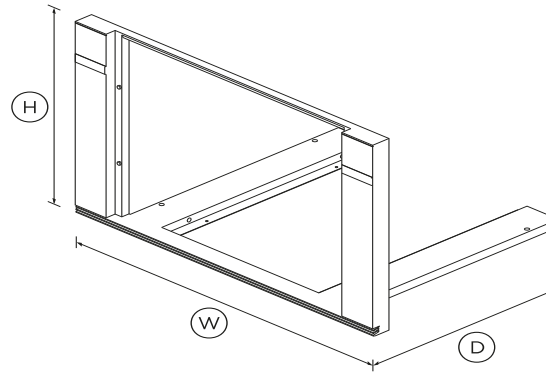

## DIMENSIONS

Height	478mm
Width	757mm
Depth	530mm

### Product dimensions

Depth	530mm
Height	478mm
Width	757mm

SKU	81940
-----	-------

The product dimensions and specifications in this page apply to the specific product and model. Under our policy of continuous improvement, these dimensions and specifications may change at any time. You should therefore check with Fisher & Paykel's Customer Care Centre to ensure this page correctly describes the model currently available. Fisher & Paykel Appliances Ltd 2020