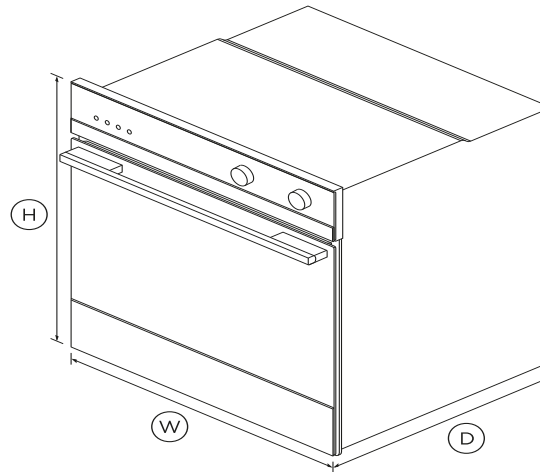

Oven, 60cm, 7 Function

Series 5 | Contemporary

Stainless Steel

With generous capacity and beautiful contemporary styling, this built-in oven will complement your kitchen design perfectly.

- 85L total capacity
- Seven oven functions including Pizza Bake
- Optional non-tip, full-extension shelves for safe removal of hot dishes

DIMENSIONS

Height	598mm
Width	597mm
Depth	565mm

FEATURES & BENEFITS

MULTI-FUNCTION FLEXIBILITY

This built-in oven has seven functions including Bake, Fan Bake and Pizza Bake, allowing you to use a variety of cooking styles.

GENEROUS CAPACITY

With a generous sized internal cavity of 85L total capacity, you can create several dishes at once using multiple shelves.

CONSISTENTLY HOT

Ideal for multi-shelf cooking, this built-in oven features

Electronic clock •

Electronic oven control •

Soft close doors •

True convection oven •

Product dimensions

Depth **565mm**

Height **598mm**

Width **597mm**