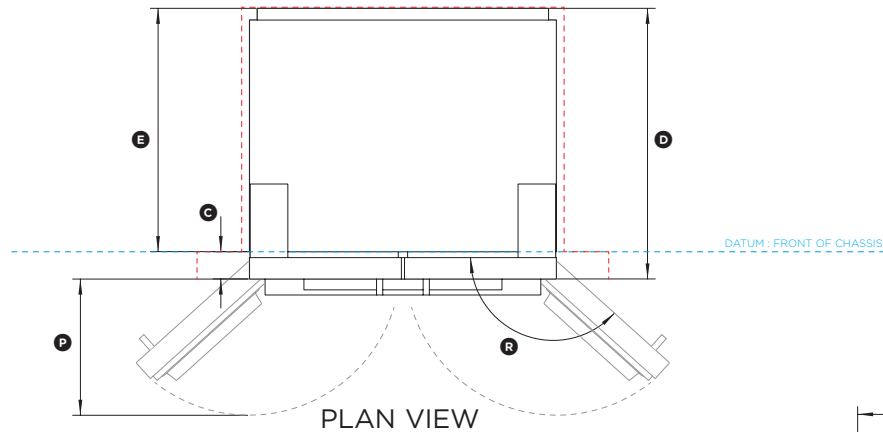

Model no:

RF522ADUX5

RF522ADUB5

Product Dimensions	mm
Ⓐ Overall height* of fridge	1715
Ⓑ Overall width of fridge	790
Ⓒ Depth of fridge door and gasket (excludes handle)	70
Ⓓ Depth of fridge door and chassis (excludes handle)	695
Ⓔ Depth of fridge chassis (does not include fridge door)	625
Ⓕ Height from bottom datum to top of fridge door	1691
Ⓖ Height of feet (adjustable)	24
Ⓗ Height from bottom datum to top of top handle	1333
Ⓘ Height from bottom datum to bottom of top handle	691
Ⓚ Height from bottom datum to bottom of top door	636
Ⓛ Height from bottom datum to top of bottom door	622
Ⓜ Height from bottom datum to centreline of bottom handle	559
Ⓝ Thickness of handles	16
Ⓟ Height from bottom datum to bottom of bottom door	16
Ⓠ Depth of handle (measured from front of door)	41
Ⓡ Depth of door (open at 90°) (measured from front of door)	350
Ⓢ Depth of drawer (open) (measured from front of drawer) excluding handle	375
Ⓣ Rotation of door (open)	138°

* Includes mounted feet

Minimum Clearances	mm
Minimum height of cavity	1735
Minimum side clearance installed flush with chassis	20
Side clearance - installed flush with door - full rotation	135
Rear clearance (including evaporator tray)	30

INDICATES PRODUCT DATUM -----

INDICATES CABINERY CLEARANCES - - - - -

DATE: 05.09.2019

IMPORTANT NOTE: Throughout this guide, dimensions may vary by ±2mm (3/32"). Please read the installation manual for detailed information on installing the product. www.fisherpaykel.com

PLAN VIEW

PROFILE VIEW

FRONT VIEW