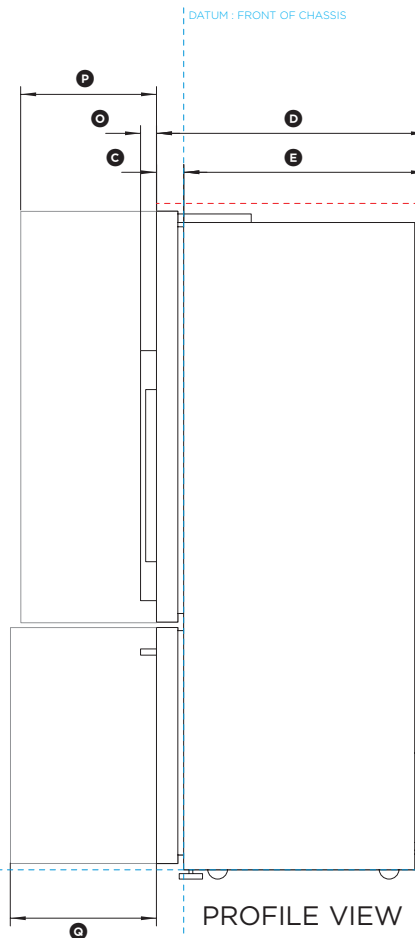

Model no:

RF522ADUX5

RF522ADUB5

Product Dimensions	mm
Ⓐ Overall height* of fridge	1715
Ⓑ Overall width of fridge	790
Ⓒ Depth of fridge door and gasket (excludes handle)	70
Ⓓ Depth of fridge door and chassis (excludes handle)	695
Ⓔ Depth of fridge chassis (does not include fridge door)	625
Ⓕ Height from bottom datum to top of fridge door	1691
Ⓖ Height of feet (adjustable)	24
Ⓗ Height from bottom datum to top of top handle	1333
Ⓘ Height from bottom datum to bottom of top handle	691
Ⓚ Height from bottom datum to bottom of top door	636
Ⓛ Height from bottom datum to top of bottom door	622
Ⓜ Height from bottom datum to centreline of bottom handle	559
Ⓝ Thickness of handles	16
Ⓟ Height from bottom datum to bottom of bottom door	16
Ⓠ Depth of handle (measured from front of door)	41
Ⓡ Depth of door (open at 90°) (measured from front of door)	350
Ⓢ Depth of drawer (open) (measured from front of drawer) excluding handle	375
Ⓣ Rotation of door (open)	138°

* Includes mounted feet

Minimum Clearances	mm
Minimum height of cavity	1735
Minimum side clearance installed flush with chassis	20
Side clearance - installed flush with door - full rotation	135
Rear clearance (including evaporator tray)	30

INDICATES PRODUCT DATUM -----

INDICATES CABINERY CLEARANCES - - - - -

DATE: 05.09.2019

IMPORTANT NOTE: Throughout this guide, dimensions may vary by ±2mm (3/32"). Please read the installation manual for detailed information on installing the product. www.fisherpaykel.com

PLAN VIEW

PROFILE VIEW

FRONT VIEW