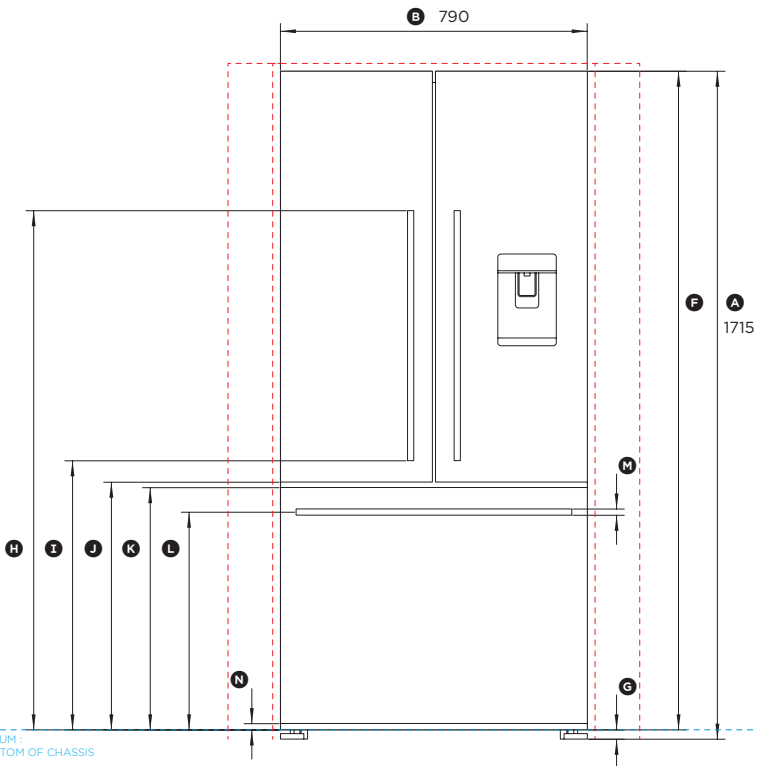

Model no:

RF522ADUX5

RF522ADUB5

Product Dimensions	mm
Ⓐ Overall height* of fridge	1715
Ⓑ Overall width of fridge	790
Ⓒ Depth of fridge door and gasket (excludes handle)	70
Ⓓ Depth of fridge door and chassis (excludes handle)	695
Ⓔ Depth of fridge chassis (does not include fridge door)	625
Ⓕ Height from bottom datum to top of fridge door	1691
Ⓖ Height of feet (adjustable)	24
Ⓗ Height from bottom datum to top of top handle	1333
Ⓘ Height from bottom datum to bottom of top handle	691
Ⓚ Height from bottom datum to bottom of top door	636
Ⓛ Height from bottom datum to top of bottom door	622
Ⓜ Height from bottom datum to centreline of bottom handle	559
Ⓝ Thickness of handles	16
Ⓟ Height from bottom datum to bottom of bottom door	16
Ⓠ Depth of handle (measured from front of door)	41
Ⓡ Depth of door (open at 90°) (measured from front of door)	350
Ⓢ Depth of drawer (open) (measured from front of drawer) excluding handle	375
Ⓣ Rotation of door (open)	138°

* Includes mounted feet

Minimum Clearances	mm
Minimum height of cavity	1735
Minimum side clearance installed flush with chassis	20
Side clearance - installed flush with door - full rotation	135
Rear clearance (including evaporator tray)	30

INDICATES PRODUCT DATUM -----

INDICATES CABINERY CLEARANCES - - - - -

DATE: 05.09.2019

IMPORTANT NOTE: Throughout this guide, dimensions may vary by ±2mm (3/32"). Please read the installation manual for detailed information on installing the product. www.fisherpaykel.com

PLAN VIEW

PROFILE VIEW

FRONT VIEW