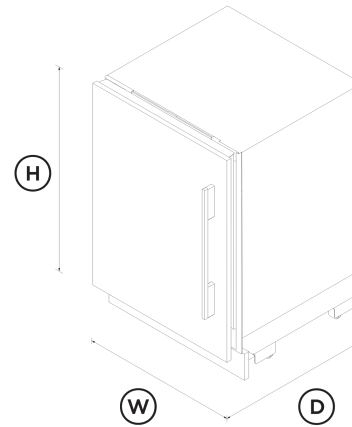

24" Series 9 Integrated Beverage Center

Integrated

Elevate your beverage storage with our Integrated Beverage Center. Ideal for wine, craft beer and more, it's perfect for any space within your home.

- Integrates into any setting within the home, from the bar to the master suite - the choices are endless
- Spacious 4.6 cu ft capacity, with full-depth wine shelf that can accommodate up to seven bottles
- Adjustable temperature control helps to keep drinks at the ideal temperature
- Designed to fit flush, with only 3/16" gaps and no visible hinges or grilles

DIMENSIONS

Height	34 - 35 7/16 "
Width	23 5/16 "
Depth	22 11/16 "

FEATURES & BENEFITS

Complete Design Freedom

This versatile under-counter beverage center brings increased cooling capability to any space, from kitchens to home bars, rumpus rooms to home cinemas. Compact and stylish, it carefully stores a selection of beverages, from cans to beer bottles or up to seven bottles of wine in a custom rack. Pair it perfectly with our under-counter wine cabinet to create an entertainer's dream set-up.

Customized Drink Storage

The beverage center is designed to store a selection of beverages, from cans to beer bottles, or bottles of wine in a custom rack. Full extension shelving makes it simple to see and select between a pale ale or pilsner, sauvignon blanc or chardonnay.

Flexible Storage

The beverage rack includes a slidable shelf divider that moves to securely hold bottles and cans to avoid tipping, or can be removed for large items. The custom wine rack carefully cradles and displays up to seven bottles of wine.