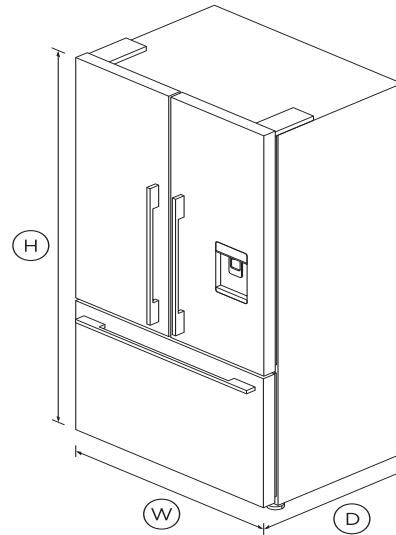

Freestanding French Door Refrigerator Freezer, 36", 20.1 cu ft, Ice & Water

Series 7 | Contemporary

Black Stainless Steel | French hinge

Make a statement in black. With large capacity, water dispenser and ice maker, this French Door model has both style and substance.

- Brushed metal handles
- ActiveSmart™ Foodcare helps keep food fresher for longer
- Bottom freezer drawer
- EZKleen anti-fingerprint coating

DIMENSIONS

Height	70 3/4"
Width	35 7/16"
Depth	27 3/8"

FEATURES & BENEFITS