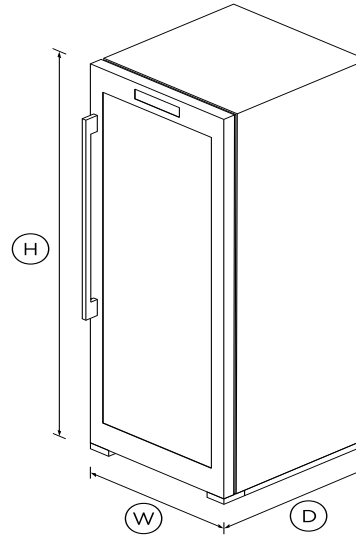

- 127 bottle capacity
- With dual temperature zones, to ensure you can perfectly store wines of all varieties
- Brushed metal handle

DIMENSIONS

Height	1660mm
Width	595mm
Depth	639mm

FEATURES & BENEFITS

TOTAL CONTROL