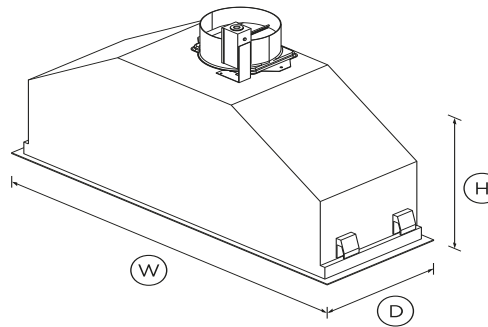

FEATURES & BENEFITS

Quiet and effective

This vent hood features four fan speeds providing powerful extraction to quickly remove odours and steam. As odors can linger in the kitchen well after cooking is finished, the timer keeps the vent hood working for up to 15 minutes before automatically turning off.

Simple controls

This Fisher & Paykel's vent hood features a sleek and easy to use soft-touch control panel. Lights provide superb illumination over

the entire cooking surface.

Easy cleaning

The stainless steel finish is easily wiped clean. Multi-layered, dishwasher safe filters trap grease effectively and can easily be removed for cleaning.

Complementary Design

This vent hood can be built into your cabinetry for a seamless look. Its stainless steel finish is designed to match the rest of Fisher & Paykel's kitchen appliance family.

SPECIFICATIONS

Accessories (sold separately)

Light bulb	791961

Fan ratings

Maximum air movement	600CFM

Installation and cleaning

Air outlet size	6"
Dishwasher safe filters	3
Ducted	Top extraction

Performance

Extraction type	Perimeter
Fan speeds	4
Filter type	Mesh
Number of filters	3

Power requirements

Lighting power	50W