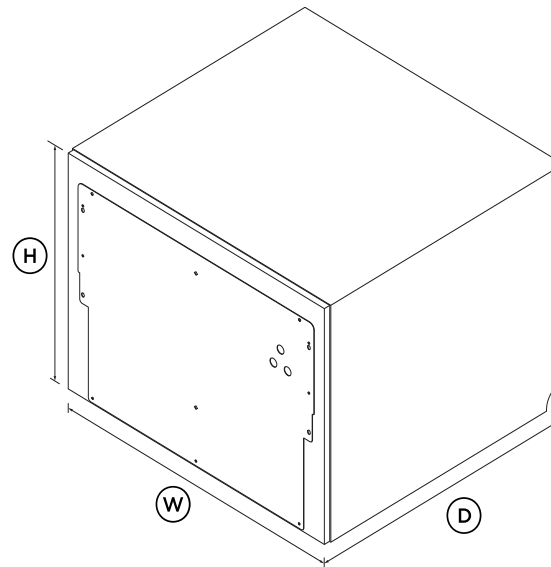

Integrated Single DishDrawer™ Dishwasher, Tall, Sanitise

Series 11 | Integrated

Panel Ready

Place anywhere in your kitchen at bench height for easy loading and seamless integration. Features a premium stainless steel.*

- With Wi-Fi capability and a SmarthQ™ app for remote control and notifications

DIMENSIONS

Height	454mm
Width	599mm
Depth	553mm

FEATURES & BENEFITS

Seamless Integration

With the flexibility of ergonomic placement and function, single DishDrawer™ Dishwashers can be distributed throughout the kitchen to support patterns of use. The touch-sensitive control panel is located inside this Integrated model, leaving an uninterrupted exterior that blends seamlessly with surrounding