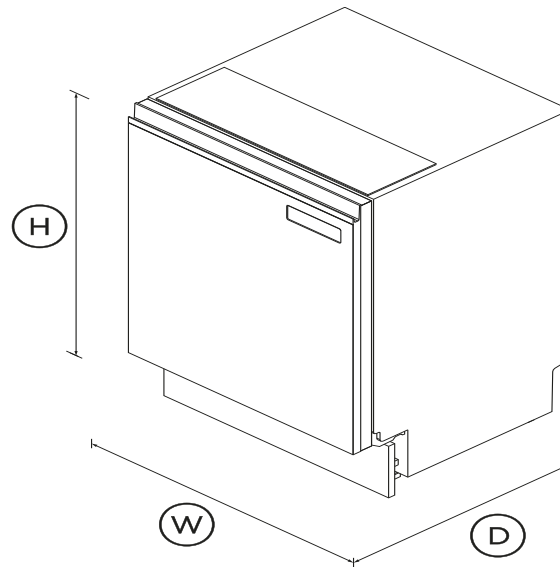

- Wi-Fi enabled and works with the SmartHQ™ app for remote control and notifications

DIMENSIONS

Height	820 - 880mm
Width	597mm
Depth	574mm

FEATURES & BENEFITS

Seamless design

Install this dishwasher flush under your benchtop with minimal gaps. Designed to match our Contemporary family of appliances with a recessed handle for a seamless finish in your kitchen.