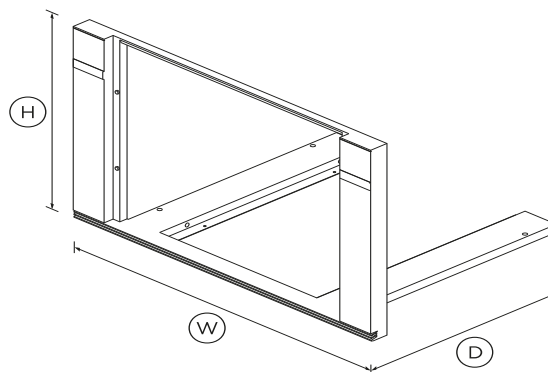

- This is Minimal style, to pair with other Minimal style products

DIMENSIONS

Height	18 13/16"
Width	29 13/16"
Depth	20 7/8"

The product dimensions and specifications in this page apply to the specific product and model. Under our policy of continuous improvement, these dimensions and specifications may change at any time. You should therefore check with Fisher & Paykel's Customer Care Centre to ensure this page correctly describes the model currently available. ? Fisher & Paykel Appliances Ltd 2020

SPECIFICATIONS

Product dimensions

Depth	20 7/8"
Height	18 13/16"
Width	29 13/16"

SKU	81939
-----	-------

Other product downloads available at fisherpaykel.com

Service & Warranty

Installation Guide - Coffee Maker